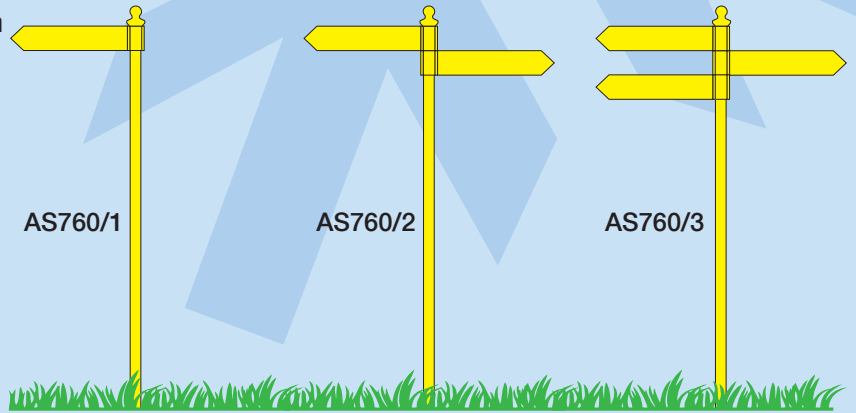

elementary signs

01483 457 445

0800 051 9294

Email: studio@elementarysigns.co.uk

www.elementarysigns.co.uk

Standard Fingerpost Signs

Manufactured using 3mm solid aluminium to form 'Fingers' that are 750mm x 165mm to the tip of the Chevron, mounted onto extruded aluminium posts with a flat or a Ball Finial capping and painted all round to any standard Ral or B.S. colour, these signs are really built to last.

Your text or message is applied to both faces of each 'Finger' and they are available in combinations with 1 - 6 'Fingers' to each post. The fingers are fully adjustable and are locked into position by hidden hex grub screws.

Our AS980 Finger Posts are manufactured using 16mm extruded aluminium 'Fingers' 750mm x 165mm to the Chevron end, mounted onto extruded aluminium posts with a flat or a Ball Finial capping and painted all round to any standard Ral or B.S. colour.

Your text or message is applied to both faces of each 'Finger' and they are available in combinations with 1 - 8 'Fingers' to each post. The fingers are fully adjustable and are locked into position by hidden hex grub screws.