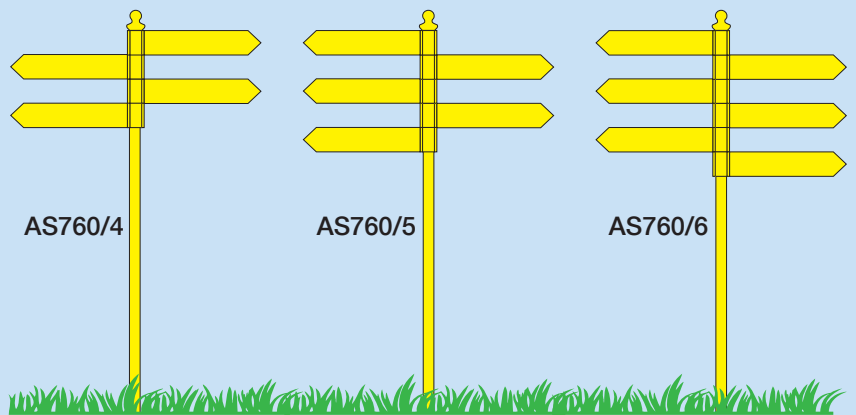

elementary signs

01483 457 445

0800 051 9294

Email: studio@elementarysigns.co.uk

www.elementarysigns.co.uk

Standard Fingerpost Signs

Manufactured using 3mm solid aluminium to form 'Fingers' that are 750mm x 165mm to the tip of the Chevron, mounted onto extruded aluminium posts with a flat or a Ball Finial capping and painted all round to any standard Ral or B.S. colour, these signs are really built to last.

Your text or message is applied to both faces of each 'Finger' and they are available in combinations with 1 - 6 'Fingers' to each post. The fingers are fully adjustable and are locked into position by hidden hex grub screws.

Our AS980 Finger Posts are manufactured using 16mm extruded aluminium 'Fingers' 750mm x 165mm to the Chevron end, mounted onto extruded aluminium posts with a flat or a Ball Finial capping and painted all round to any standard Ral or B.S. colour.

Your text or message is applied to both faces of each 'Finger' and they are available in combinations with 1 - 8 'Fingers' to each post. The fingers are fully adjustable and are locked into position by hidden hex grub screws.